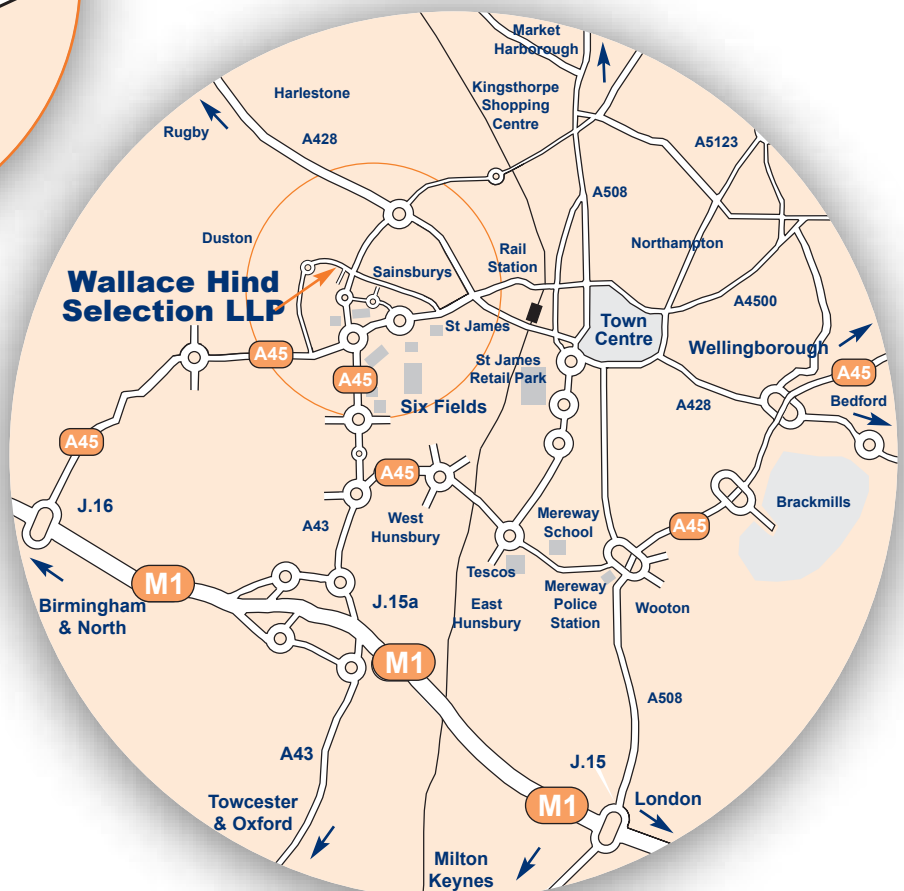

Directions from M1 Junction 15a

From Junction 15a on the M1 take the A43 to Northampton. At the next roundabout take the first exit for the A43. After approximately 173 yard take the second exit into the A43, you are now entering Northampton. Continue straight on the A43 then after 0.6 miles take the second exit off the roundabout into the A45. Follow the A45 going straight over the next three roundabouts until you come to a large roundabout (flanked by Sainsburys and Cinema). Second exit off the roundabout to next mini-roundabout, go straight over. After approximately 300m you come to a set of traffic lights, turn left onto Main Road. After approximately 150m Wallace Hind Selection is on your left hand side.

Directions from M1 Junction 16

From Junction 16 on the M1, take the A45 towards Northampton. After approximately 1 1/2 miles you will come to a roundabout, go straight over. After approximately 1 1/2 miles you will come to a large roundabout (flanked by Sainsburys and Cinema). First left off the roundabout to next mini-roundabout, go straight over. After approximately 300m you come to a set of traffic lights, turn left onto Main Road. After approximately 150m Wallace Hind Selection is on your left hand side.

British Rail

55-60 minutes from Euston Station.
From the Northampton Train Station by Taxi (approx. 1.5 miles) or by Bus

Bus Routes

Bus stop across the road opposite the Northampton Train Station.
Bus No.51 stops right outside the Old Vicarage on Main Road.