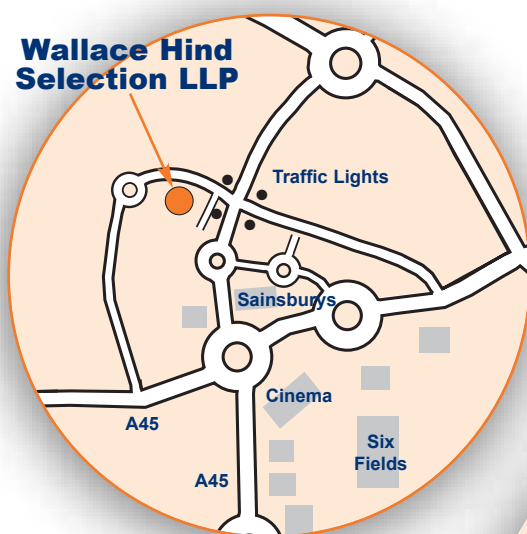

Directions from M1 Junction 15a

From Junction 15a on the M1 take the A43 to Northampton. At the next roundabout take the first exit for the A43. After approximately 173 yard take the second exit into the A43, you are now entering Northampton. Continue straight on the A43 then after 0.6 miles take the second exit off the roundabout into the A45. Follow the A45 going straight over the next three roundabouts until you come to a large roundabout (flanked by Sainsburys and Cinema). Second exit off the roundabout to next mini-roundabout, go straight over. After approximately 300m you come to a set of traffic lights, turn left onto Main Road. After approximately 150m Wallace Hind Selection is on your left hand side.

Directions from M1 Junction 16

From Junction 16 on the M1, take the A45 towards Northampton. After approximately 1 1/2 miles you will come to a roundabout, go straight over. After approximately 1 1/2 miles you will come to a large roundabout (flanked by Sainsburys and Cinema). First left off the roundabout to next mini-roundabout, go straight over. After approximately 300m you come to a set of traffic lights, turn left onto Main Road. After approximately 150m Wallace Hind Selection is on your left hand side.